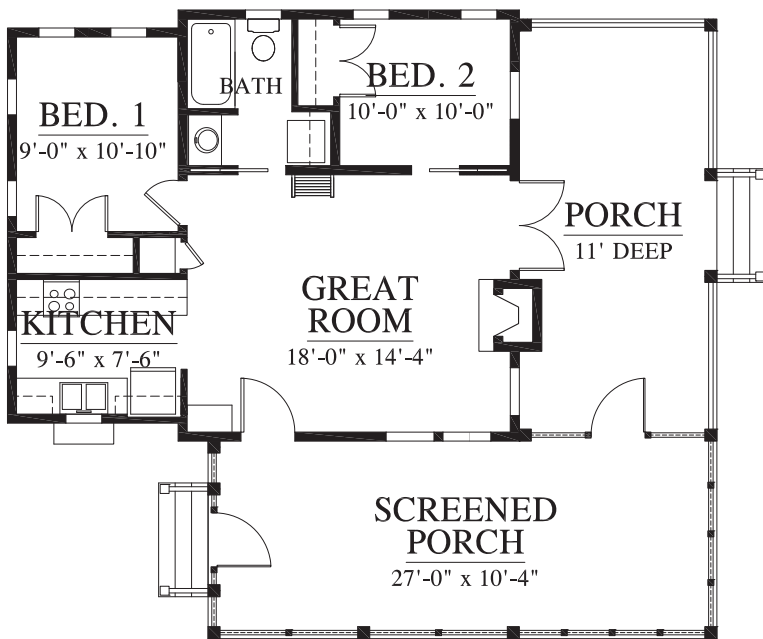

Interior Door

- 3 panel shaker

Interior Trim

- 1 x2 Trim
- 1 x 4 base
- Brick Fireplace
- Main Bedroom Wall - Herringbone Paint accent wall
- Floating Shelves in the bathroom
- Powder bathroom Shiplap walls

Tile

- Shower Walls - Interceramic Wall Tile - Silver 4x4 Stacked
- Main Floor - Crossville Tile - Gotham Pavement - 12 x24 1/3rd offset
- Shoer Floor - Daltile Marble Brick - Venetian Calacutta - 1x1 Mosaic
- Kitchen - Backsplash Interceramic Bone Glazed Matte 3x6 Brick

Main Bedroom

- Fanimation FP6729BM Black

Guest Bedroom

- Fanimation FP6729BM Black

Main Bath

- Addison 1 light sconce - 30Q729J Oil rubbed bronze

Fireplace

- Majestic Sovereign Wood Burning

Park Cottages

The Derby

2 Bedrooms
1 Loft

1 Bathroom

842 Heated Square Feet
1,234 Total Square Feet

Lot 8
\$569,000