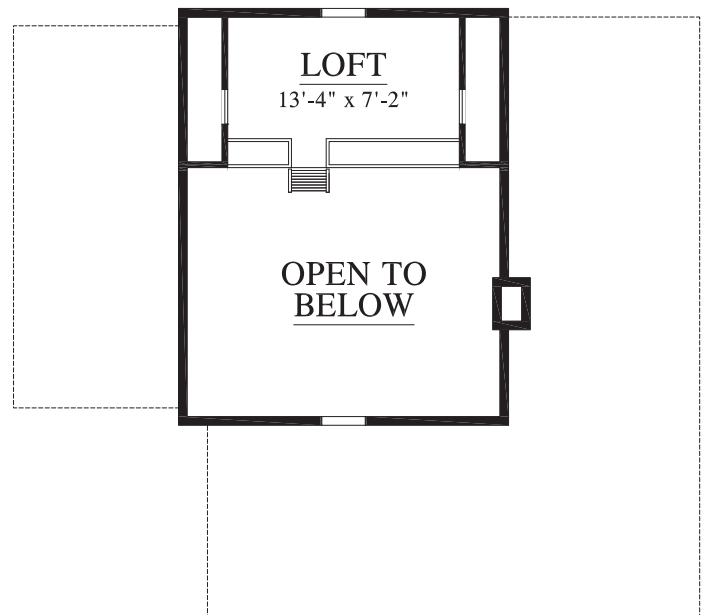

Interior Door

- 3 panel shaker

Interior Trim

- 1 x2 Trim
- 1 x 4 base
- Brick Fireplace
- Main Bedroom Wall - Herringbone Paint accent wall
- Floating Shelves in the bathroom
- Powder bathroom Shiplap walls

Park Cottages

The Derby

2 Bedrooms
1 Loft

1 Bathroom

842 Heated Square Feet
1,234 Total Square Feet

Lot 8
\$569,000