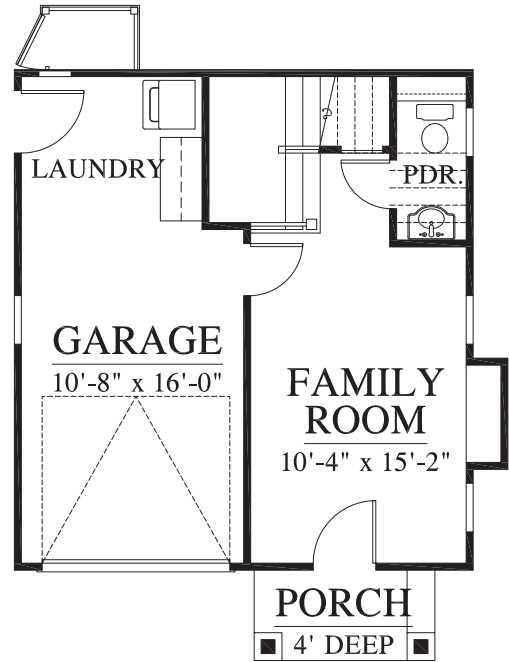

Carriage Homes

The York

1 Bedroom
1 Loft

1.5 Bathrooms

909 Heated Square Feet
1,234 Total Square Feet

Lot 5
$519,000