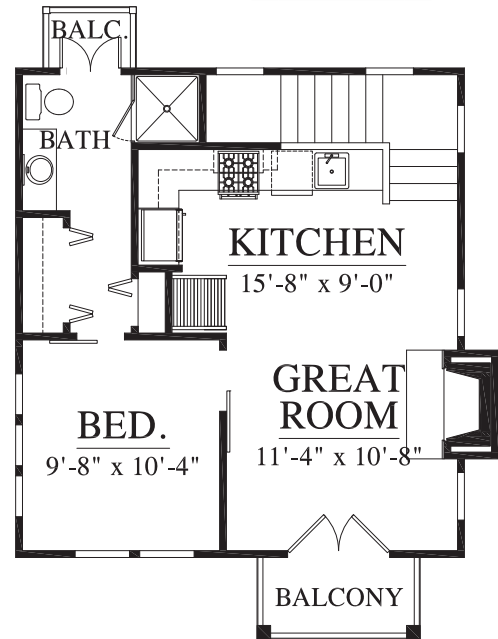

Carriage Homes

The York

1 Bedroom
1 Loft

1.5 Bathrooms

909 Heated Square Feet
1,234 Total Square Feet

Lot 5
$519,000