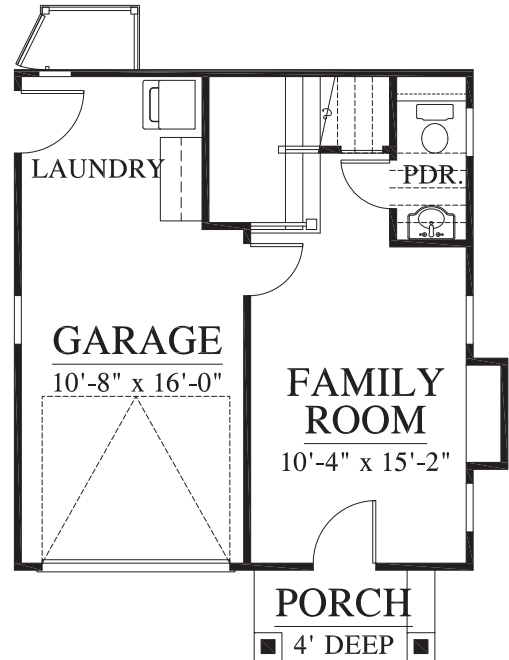

Main Bath

- Alondra 1 light Wall sconce V6LN

Great Room

- Fanimation FP6729BM Black

Main Bedroom

- Fanimation FP6729BM Black

Guest Bedroom

- Fanimation FP6729BM Black

- Delaney Capri Black

Interior Door Hardware

- Delaney Tulina Round

Interior Door

- 2 Panel Shaker

Tile

Main Bath

- Main Floor - Crossville - Mainline 12 x 24 - 1/2 Runningbond - Grout Iron 107
- Wall Tiles - Interceramic Wall Tile - Bone White 6x6 - Stacked -Grout 38 Avalanche
- Shower Floor - Daltile - Silver Screen 1 x 2 Mosaic - Grout Iron 107
- Kitchen Backsplash - Interceramic Wall Tile - Bone glazed Matte 3x6 runningbond

Mirrors

- Main Bath - Jeffrey Wood Vertical Venetian Wall Mirror Black
- Powder - Hub Modern and Contemporary Bathroom / Vanity Mirror

Carriage Homes

The Somerset

1 Bedroom
1 Loft

1.5 Bathrooms

909 Heated Square Feet
1,234 Total Square Feet