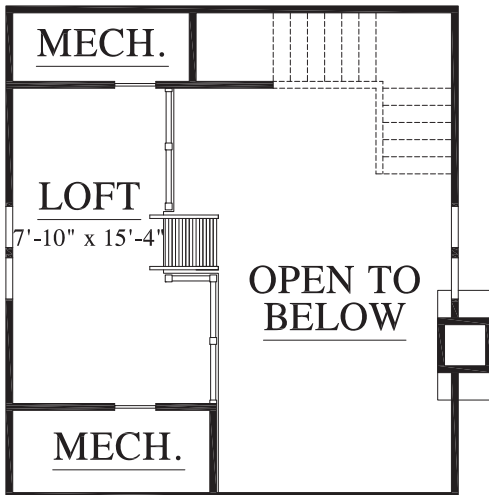

- Delaney Capri Black

Interior Door Hardware

- Delaney Tulina Round

Interior Door

- 2 Panel Shaker

Tile

Main Bath

- Main Floor - Crossville - Mainline 12 x 24 - 1/2 Runningbond - Grout Iron 107
- Wall Tiles - Interceramic Wall Tile - Bone White 6x6 - Stacked -Grout 38 Avalanche
- Shower Floor - Daltile - Silver Screen 1 x 2 Mosaic - Grout Iron 107
- Kitchen Backsplash - Interceramic Wall Tile - Bone glazed Matte 3x6 runningbond

Mirrors

- Main Bath - Jeffrey Wood Vertical Venetian Wall Mirror Black
- Powder - Hub Modern and Contemporary Bathroom / Vanity Mirror

Carriage Homes

The Somerset

1 Bedroom
1 Loft

1.5 Bathrooms

909 Heated Square Feet
1,234 Total Square Feet