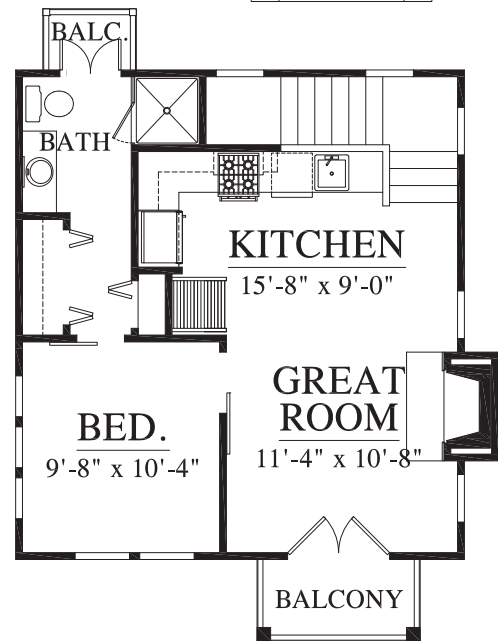

Main Bath

- Alondra 1 light Wall sconce V6LN

Great Room

- Fanimation FP6729BM Black

Main Bedroom

- Fanimation FP6729BM Black

Guest Bedroom

- Fanimation FP6729BM Black

- Delaney Capri Black

Interior Door Hardware

- Delaney Tulina Round

Interior Door

- 2 Panel Shaker

Tile

Main Bath

- Main Floor - Crossville - Mainline 12 x 24 - 1/2 Runningbond - Grout Iron 107
- Wall Tiles - Interceramic Wall Tile - Bone White 6x6 - Stacked -Grout 38 Avalanche
- Shower Floor - Daltile - Silver Screen 1 x 2 Mosaic - Grout Iron 107
- Kitchen Backsplash - Interceramic Wall Tile - Bone glazed Matte 3x6 runningbond

Mirrors

- Main Bath - Jeffrey Wood Vertical Venetian Wall Mirror Black
- Powder - Hub Modern and Contemporary Bathroom / Vanity Mirror

Carriage Homes

The Somerset

1 Bedroom
1 Loft

1.5 Bathrooms

909 Heated Square Feet
1,234 Total Square Feet