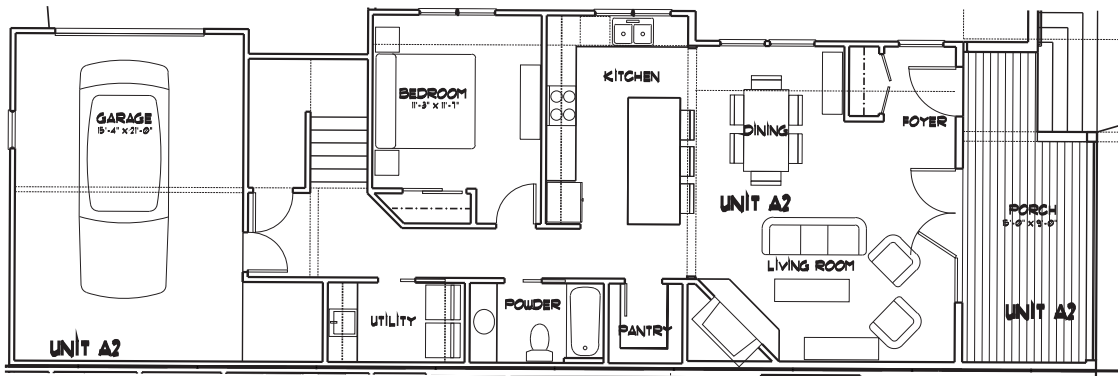

Village Flats

Unit A2

Village of Cheshire | Black Mountain, NC

UPPER LEVEL

3 Bedrooms

3 Bathrooms

1850
Heated Square Feet

Now Taking
Reservations