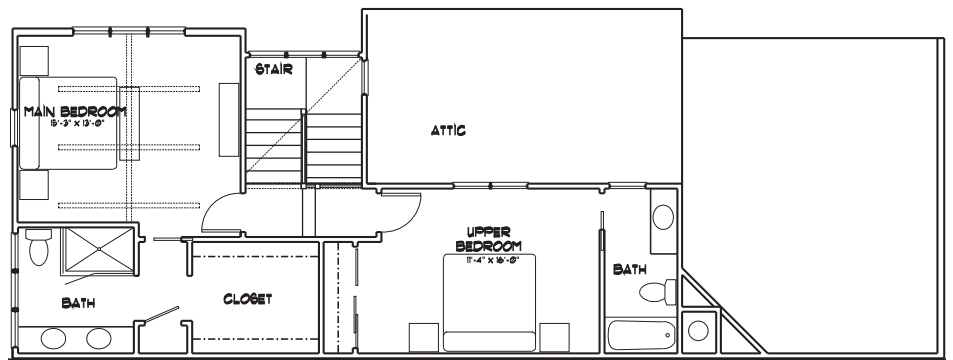

Village Flats

Unit A2

Village of Cheshire | Black Mountain, NC

UPPER LEVEL

3 Bedrooms

3 Bathrooms

1850
Heated Square Feet

Now Taking
Reservations