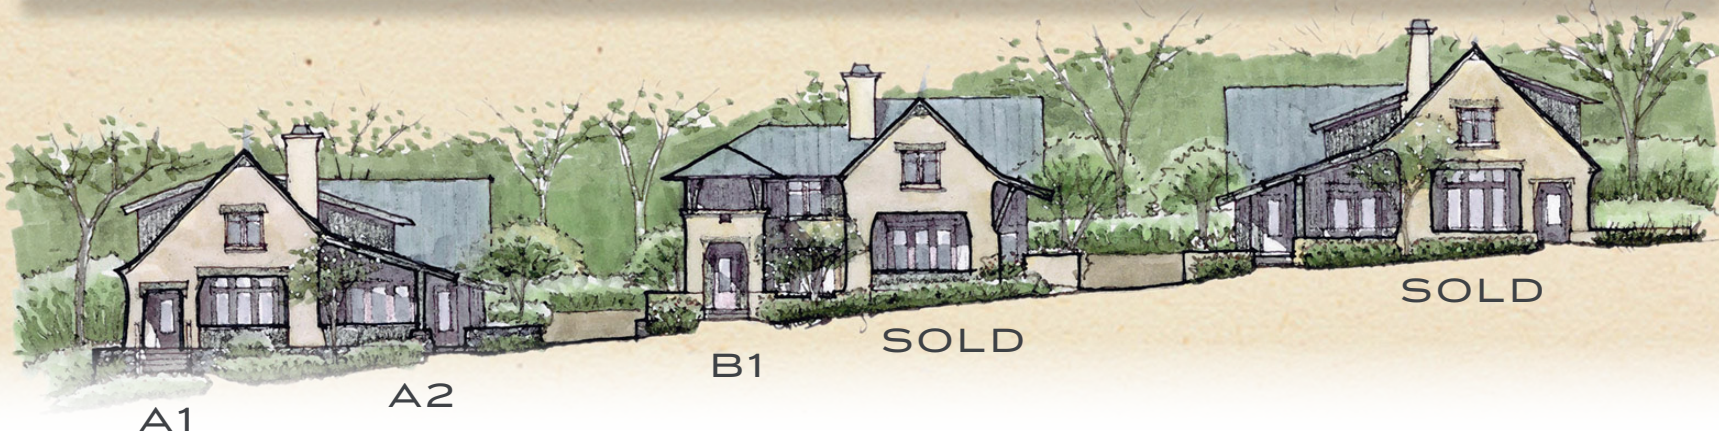

# Village Flats

Unit B1

Village of Cheshire | Black Mountain, NC

GROUND LEVEL

UPPER LEVEL

3 Bedrooms

3.5 Bathrooms

2230  
Heated Square Feet

Now Taking  
Reservations