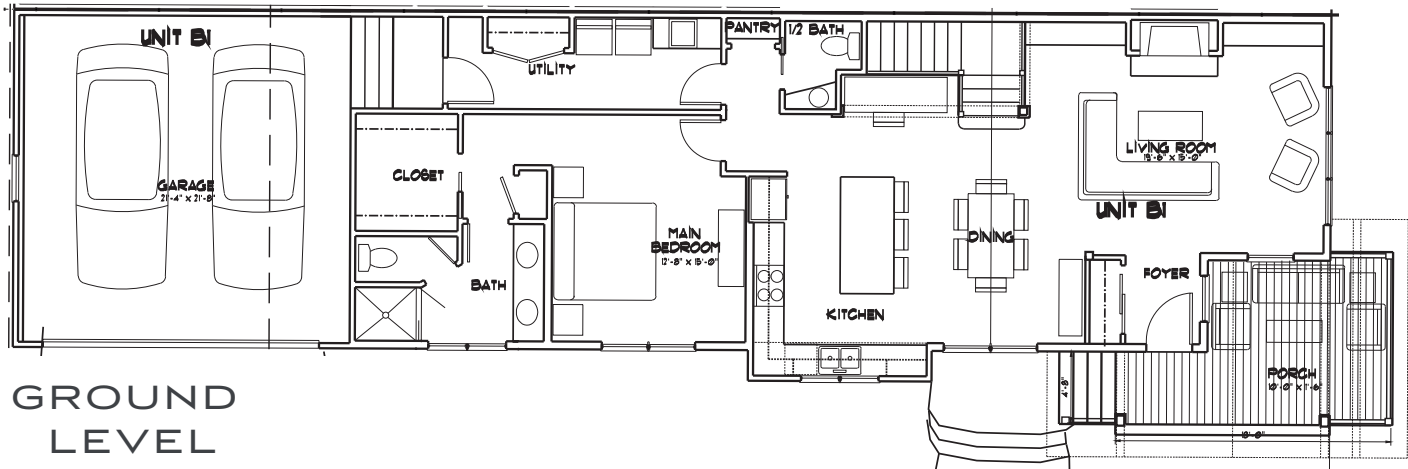

# Village Flats

Unit B1

Village of Cheshire | Black Mountain, NC

GROUND LEVEL

UPPER LEVEL

3 Bedrooms

3.5 Bathrooms

2230  
Heated Square Feet