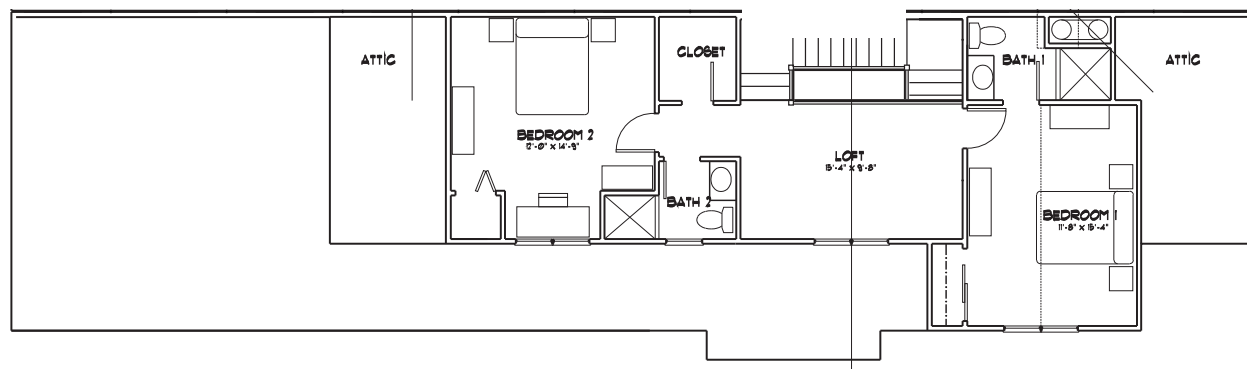

# Village Flats

Unit B1

Village of Cheshire | Black Mountain, NC

GROUND LEVEL

UPPER LEVEL

3 Bedrooms

3.5 Bathrooms

2230  
Heated Square Feet