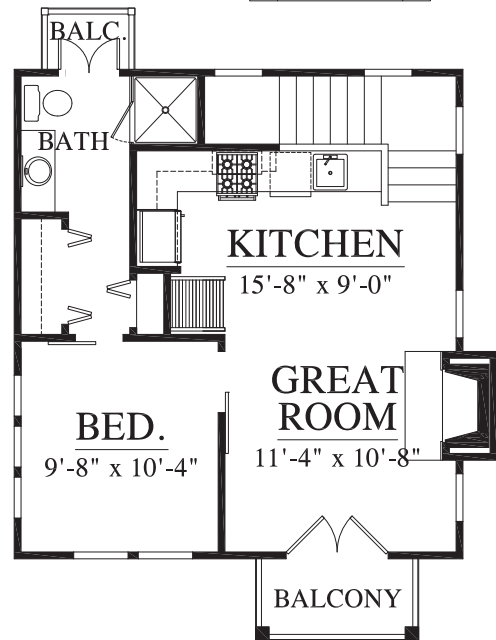

## The York

1 Bedroom  
1 Loft

1.5 Bathrooms

909 Heated Square Feet  
1,234 Total Square Feet

Now Taking  
Reservations