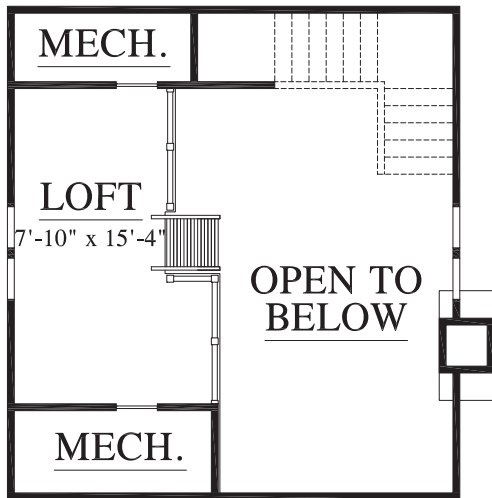

## The York

1 Bedroom  
1 Loft

1.5 Bathrooms

909 Heated Square Feet  
1,234 Total Square Feet

Now Taking  
Reservations