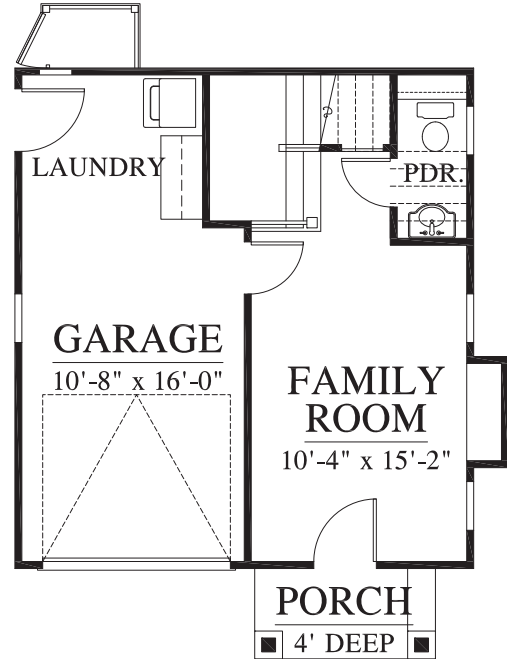

## The York

1 Bedroom  
1 Loft

1.5 Bathrooms

909 Heated Square Feet  
1,234 Total Square Feet

Now Taking  
Reservations